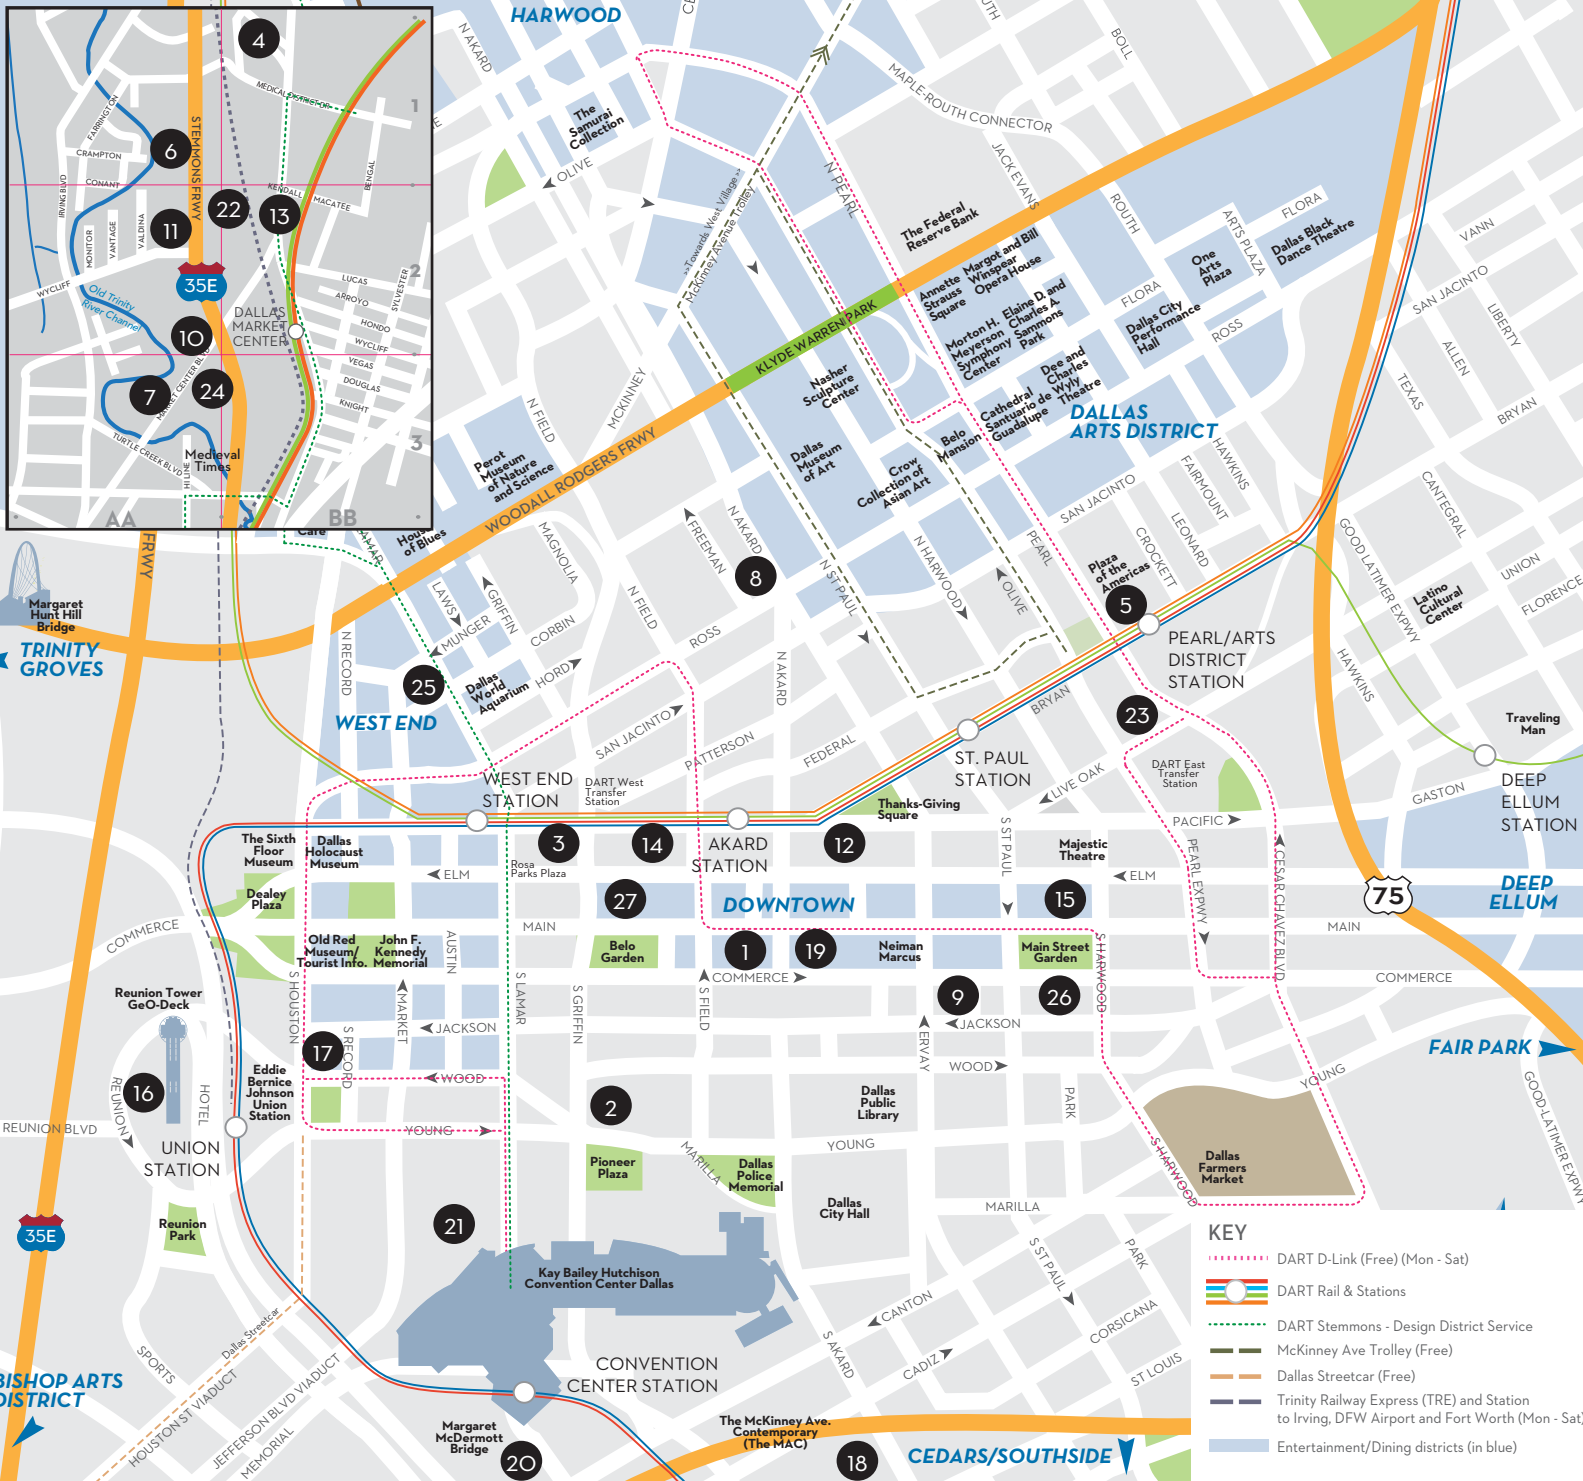

DOWNTOWN DALLAS & SURROUNDING AREA

VISIT DALLAS

ACCOMMODATIONS (Distance from KBHCCD)

- Adolphus Hotel (0.5 miles)
- Aloft Dallas Downtown Hotel (0.2 miles)
- Crowne Plaza Dallas Downtown (0.5 miles)
- Crowne Plaza Dallas Market Center (6.1 miles)
- Dallas Marriott City Center (1.59 miles)
- Dallas Marriott Suites Market Center (4.4 miles)
- Doubletree Hotel Dallas Market Center (3 miles)
- Fairmont Hotel Dallas (0.9 miles)
- Hampton Inn & Suites Dallas (0.8 miles)
- Hilton Anatole Hotel (3.2 miles)

- Hilton Garden Inn Dallas Market Center (3.3 miles)
- Hilton Garden Inn Downtown (1 mile)
- Holiday Inn Dallas Market Center (3.4 miles)
- Homewood Suites Dallas Downtown (0.4 miles)
- Hotel Indigo (0.8 miles)
- Hyatt Regency Dallas at Reunion (0.5 miles)
- LaQuinta Inn & Suites (0.42 miles)
- The Lorenzo (0.5 miles)
- The Magnolia Hotel (0.9 miles)
- NYLO Dallas Southside (0.6 miles)
- Omni Dallas Hotel (Connected to KBHCCD via Skybridge)
- Renaissance Dallas Hotel (3.33 miles)
- Sheraton Dallas (1.09 miles)
- Sheraton Suites Market Center (3 miles)

- Springhill Suites by Marriott Downtown/West End (0.7 miles)
- The Statler Hotel (0.61 miles)
- The Westin Dallas Downtown (0.5 miles)