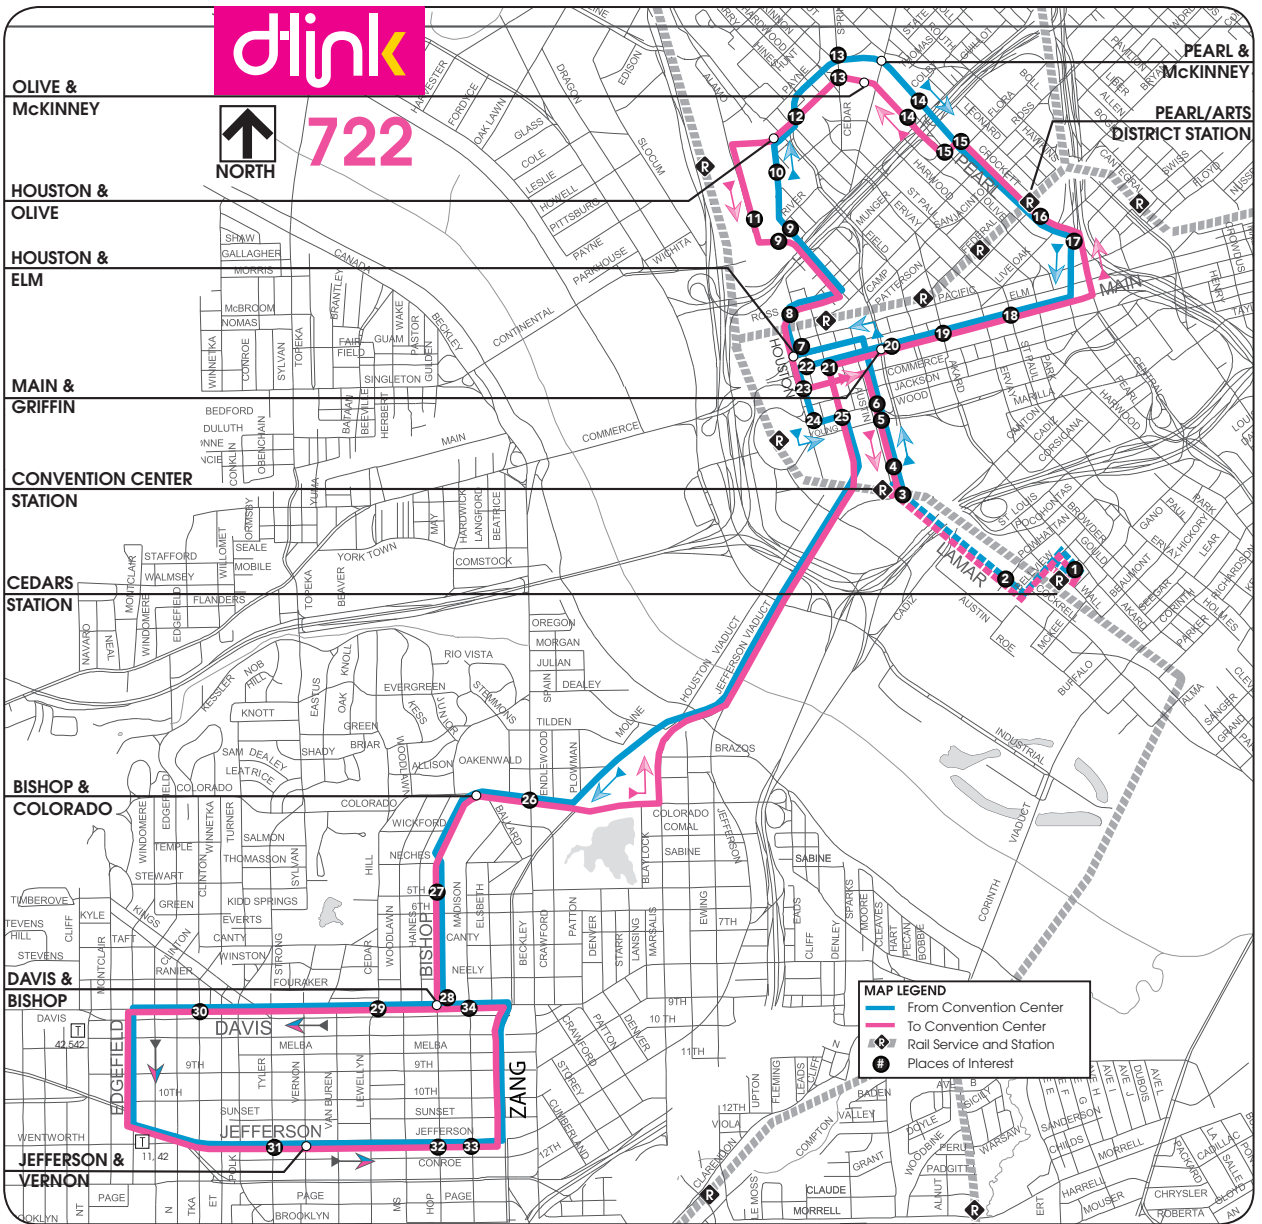

722

OLIVE & MCKINNEY

HOUSTON & OLIVE

HOUSTON & ELM

MAIN & GRIFFIN

CONVENTION CENTER STATION

CEDARS STATION

BISHOP & COLORADO

DAVIS & BISHOP

JEFFERSON & VERNON

PEARL & MCKINNEY

PEARL/ARTS DISTRICT STATION

MAP LEGEND

- From Convention Center
- To Convention Center
- Rail Service and Station
- Places of Interest

Stop # Places of Interest

- | | | | |
|---|---|--|--|
| <ul style="list-style-type: none"> 1. Cedars Station 2. South Side 3. Kay Bailey Hutchison Convention Center 4. Kay Bailey Hutchison Convention Center 5. Omni Dallas Hotel 6. Founders Square 7. Sixth Floor Museum at Dealey Plaza | <ul style="list-style-type: none"> 8. West End 9. Victory Park 10. American Airlines Center 11. Victory Park 12. American Airlines Center 13. Rosewood Crescent Hotel 14. Klyde Warren Park 15. Dallas Arts District 16. Pearl/Arts District Station 17. CBD East Transfer Center | <ul style="list-style-type: none"> 18. Main Street Garden 19. Pegasus Plaza 20. Belo Garden 21. John F. Kennedy Memorial Plaza 22. Old Red Museum of Dallas County History and Culture 23. Dealey Plaza 24. Union Station 25. Omni Dallas Hotel 26. Methodist Dallas Medical Center 27. Oak Cliff Chamber of Commerce & Visitor's Center (future home) | <ul style="list-style-type: none"> 28. Bishop Arts District 29. Bishop Arts Co-op 30. Kessler Theatre 31. Bishop Arts Theatre Center 32. Jefferson Tower 33. Oak Cliff Cultural Center & Texas Theater 34. Bishop Arts District |
|---|---|--|--|