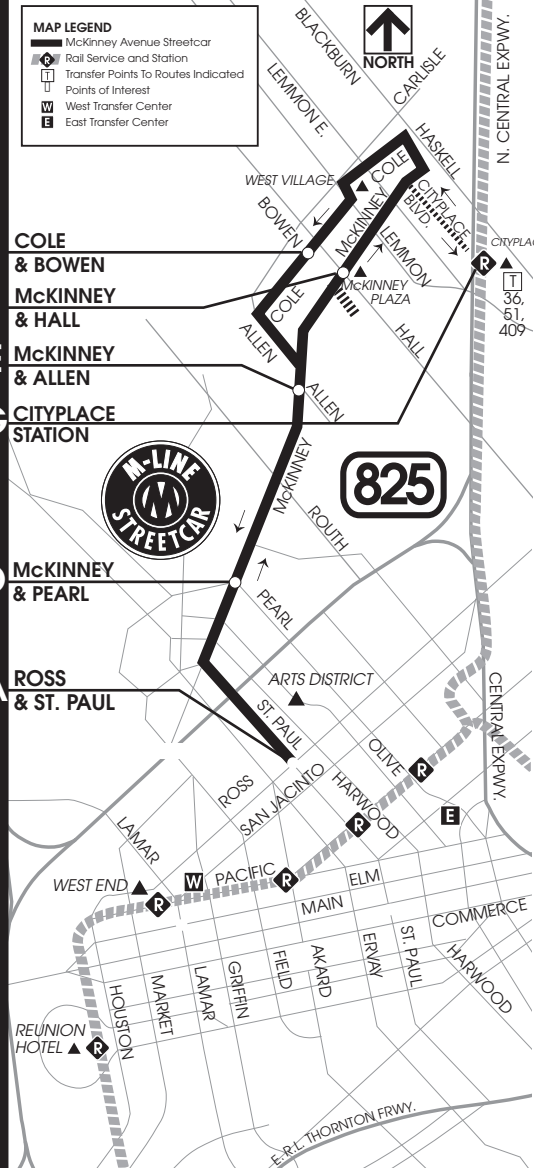

MAP LEGEND

-  McKinney Avenue Streetcar
-  Rail Service and Station
-  Transfer Points To Routes Indicated
-  Points of Interest
-  West Transfer Center
-  East Transfer Center

I COLE
& BOWEN
F MCKINNEY
& HALL
E MCKINNEY
& ALLEN
G CITYPLACE
STATION
D MCKINNEY
& PEARL
A ROSS
& ST. PAUL

N. CENTRAL EXPWY.

CITYPLACE
36,
51,
409

CENTRAL EXPWY.

E. R. L. THORNTON FRWY.