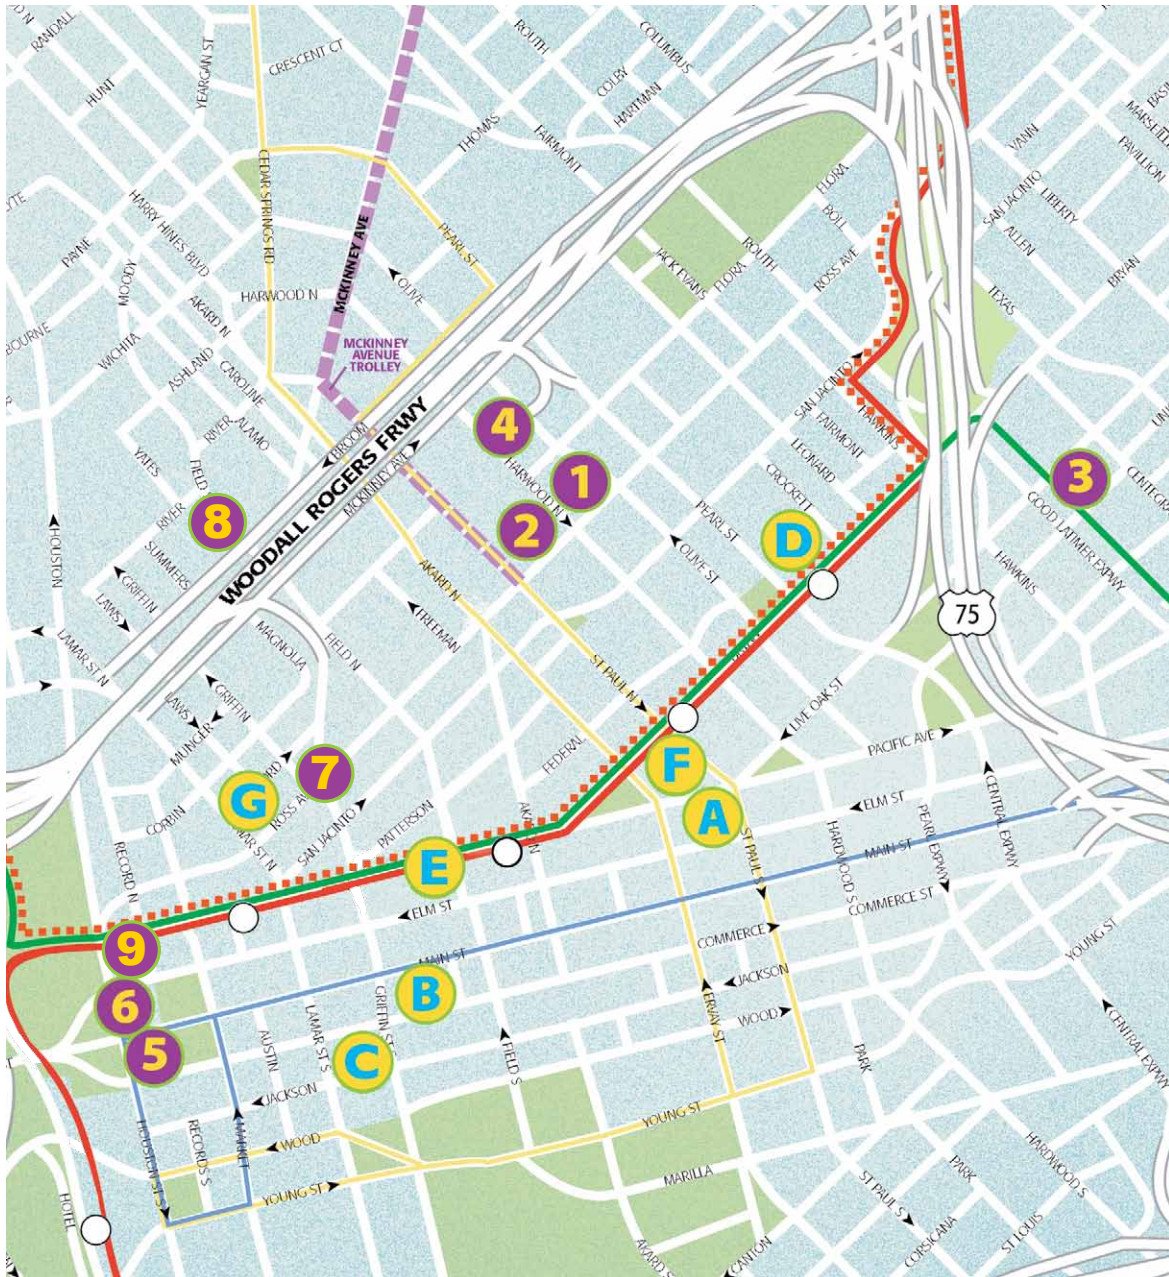

DOWNTOWN DALLAS MUSEUM & FOOD COURT MAP

MUSEUMS

- 1 Crow Collection of Asian Art
- 2 Dallas Museum of Art
- 3 Latino Cultural Center
- 4 Nasher Sculpture Center
- 5 Old Red Museum of Dallas County History & Culture
- 6 Sixth Floor Museum at Dealey Plaza
- 7 The Dallas World Aquarium
- 8 Perot Museum of Nature and Science
- 9 Dallas Holocaust Museum

FAST FOOD OPTIONS*

- A 1700 Pacific
- B Bank Of America Plaza Food Court
- C McDonald's
- D Plaza of the Americas (Complex)
- E Renaissance Tower
- F Republic Towers
- G Subway

*Not always open on the weekends
Some food courts on lower levels
Evening hours vary